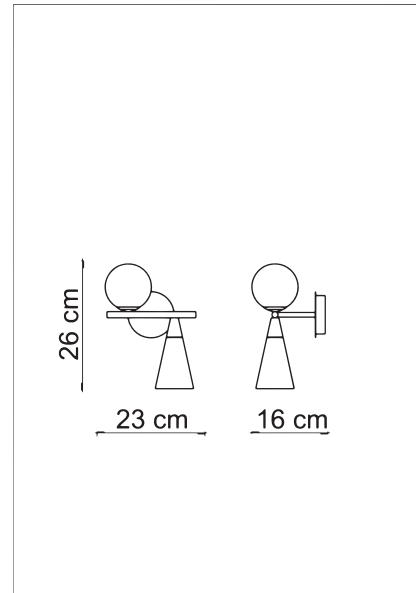

MIKADO/A

Wall lamp

A game of shapes gives life to the Mikado collection: spheres and cones meet in a black painted metal frame with brushed brass details. An elegant design enhanced by the frosted glass of different shapes that makes the product itself, but above all the room in which it is installed, unique.

2925	MIKADO/A
Power	1 x max 9W +1 x max 12W
Input	220/240 V- 50/60Hz
Lampholder	G9 - Bulb included + E14 - Bulb not included
IP	20

PACKAGING DATA :

Packages	1
Net Weight	1,5kg
Gross Weight	1,8kg
Volume	0,0368 m ³