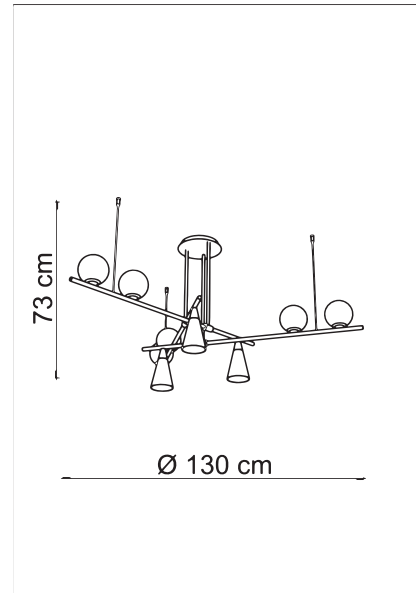

MIKADO/S

Ceiling lamp

A game of shapes gives life to the Mikado collection: spheres and cones meet in a black painted metal frame with brushed brass details. An elegant design enhanced by the frosted glass of different shapes that makes the product itself, but above all the room in which it is installed, unique.

2918	MIKADO/S
Power	6 x max 9W +3 x max 12W
Input	220/240 V- 50/60Hz
Lampholder	G9 - Bulb included + E14 - Bulb not included
IP	20
L. Wire	

PACKAGING DATA :

Packages	1
Net Weight	4,7kg
Gross Weight	5,8kg
Volume	0,1235 m ³