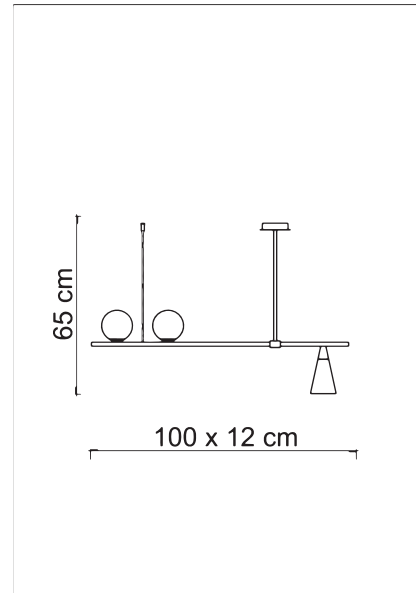

MIKADO/SL

Ceiling lamp

A game of shapes gives life to the Mikado collection: spheres and cones meet in a black painted metal frame with brushed brass details. An elegant design enhanced by the frosted glass of different shapes that makes the product itself, but above all the room in which it is installed, unique.

33830	MIKADO/SL
Power	2 x max 9W +1 x max 12W
Input	220/240 V- 50/60Hz
Lampholder	G9 - Bulb included + E14 - Bulb not included
IP	20
L. Wire	

PACKAGING DATA :

Packages	1
Net Weight	2,1kg
Gross Weight	2,8kg
Volume	0,0681 m ³