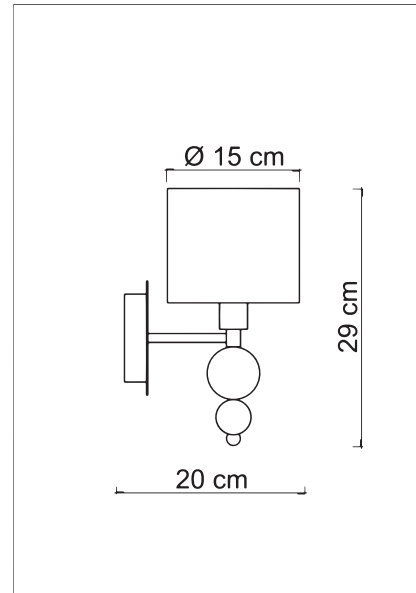

GIOCONDA/A

Wall lamp

Refined presence and delicate diffused light characterize the Gioconda collection, traced by a linear structure decorated with glass spheres and finished by a fine fabric diffuser. A sophisticated frame that goes well with classic and contemporary settings.

33113	GIOCONDA/A
Power	1 x max 12W
Input	220/240 V - 50/60Hz
Lampholder	E14 - Bulb not included
IP	20

PACKAGING DATA :

Packages	1
Net Weight	1,0kg
Gross Weight	1,3kg
Volume	0,0200 m³

Any interventions on the light source of this article must be carried out by qualified personnel or by the manufacturer himself.
Any operation carried out without prior consultation with Contemporanea srl will void the guarantee

CE [EAC] RoHS

MATERIAL :

Frame	Metal
Diffuser	Fabric

FINISHING TABLE :

Frame	Brushed Burnished Brass
Diffuser	Beige

Wire	Transparent