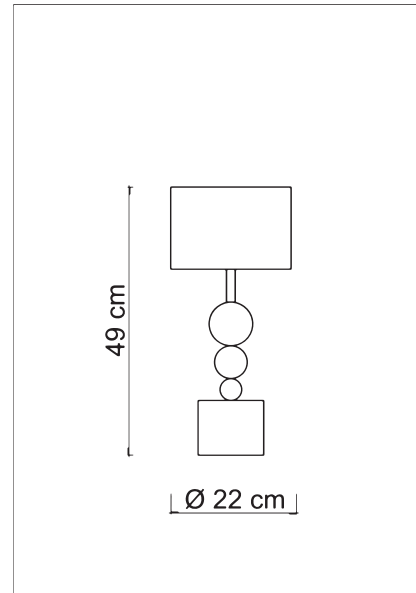

GIOCONDA/L

Table lamp

Refined presence and delicate diffused light characterize the Gioconda collection, traced by a linear structure decorated with glass spheres and finished by a fine fabric diffuser. A sophisticated frame that goes well with classic and contemporary settings.

33120	GIOCONDA/L
Power	1 x max 12W
Input	220/240 V - 50/60Hz
Lampholder	E14 - Bulb not included
IP	20

PACKAGING DATA :

Packages	1
Net Weight	2,3kg
Gross Weight	3,0kg
Volume	0,0400 m³

Any interventions on the light source of this article must be carried out by qualified personnel or by the manufacturer himself.
Any operation carried out without prior consultation with Contemporanea srl will void the guarantee

CE [EAC] RoHS

MATERIAL :

Frame	Metal
Diffuser	Fabric
Wire	PVC

FINISHING TABLE :

Frame	Brushed Burnished Brass
Diffuser	Beige

Wire	Transparent