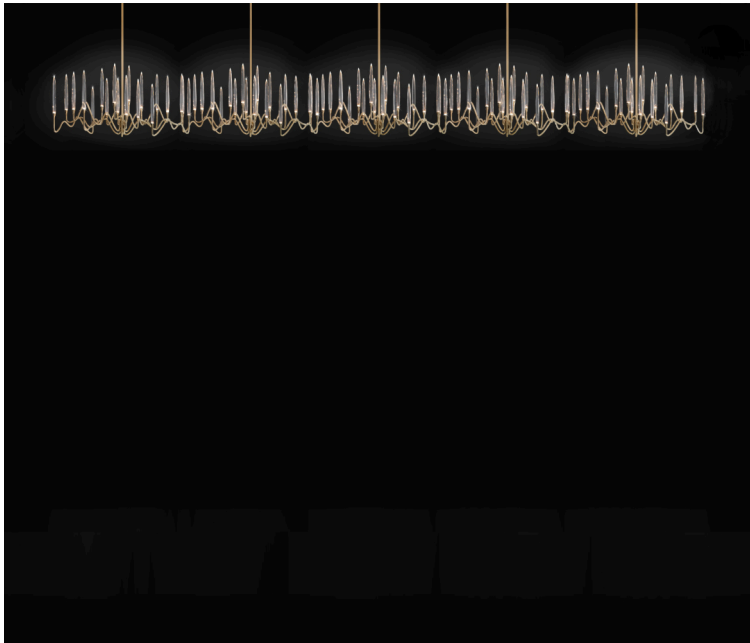

# IL PEZZO 3 *Endless Chandelier*

Il Pezzo 3 Endless Chandelier is composed by an LEDs module which can be repeated to create endless lengths. Inspired by Arabic calligraphic art and the icon of the classical candelabrum is Il Pezzo 3, a collection of lamps with a hand-forged brass structure and elegant "candles" crafted from hand-blown crystal. The candles are illuminated by an ultra-modern LED source creating a sophisticated and romantic light. Each lamp is numbered and hides its own identity stamp that seals and guarantees the authenticity and uniqueness.

### Specifications

<b>Il Pezzo 3 Endless Chandelier</b>	465 cm/183"- 90 x LED light
<b>Diffusers</b>	solid crystal
<b>Light source - EU</b>	LED light – dimmable – 374 lumens each
<b>Light source - US</b>	LED light – dimmable – 274 lumens each
<b>Dimming</b>	230v/110v Triac dimmable drivers
<b>Light color</b>	2.700°K (warm)
<b>Color accuracy</b>	CRI > 90
<b>Total LED light output - EU</b>	33.660 lumens (approx 1.683 halogen watts)
<b>Total LED light output - US</b>	24.660 lumens (approx 1.233 halogen watts)
<b>Total power consumption - EU</b>	283 watts
<b>Total power consumption - US</b>	189 watts
<b>Electric</b>	Available for European (230v) or US (110v) electric. All electric equipment and ceiling canopy are included.
<b>Standard overall height</b>	From 135 cm/53.1" to 100 cm/39.3". Please specify overall height on order. Custom overall height on request.
<b>Canopy</b>	Ceiling roses
<b>Cleaning instructions</b>	Clean with a soft dry or slightly damp cloth. Do not use solvents. Always switch off the electricity supply before cleaning.