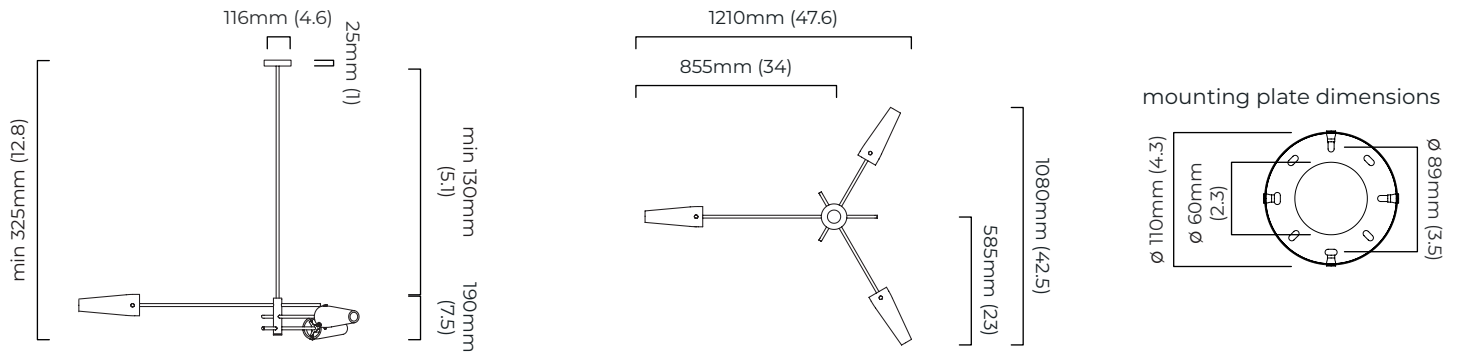

AXIS PENDANT SMALL

FINISH

bronze with smoked glass shades
satin brass with smoked glass shades

DIMENSIONS (body of fixture)

1210 x 1080 x 190 mm (w x d x h)

WEIGHT

9kg (19.8lbs)

please ensure ceiling structure is strong enough to support the weight of the light

OVERALL DROP

minimum 325 mm

maximum on request 3215 mm

supplied with 1000 mm drop rod

ILLUMINATION

220-240v - 3 x E14 - 25w max (or 4.5w LED 2700k)

110-130v - 3 x E12 - 25w max (or 4.5w LED 2700k)

DIMMING

dimmable bulb required

trailing edge dimmable / phase cut (rotary dimmer) - standard

DALI option available (220-240v only)

CEILING ROSE / PLATE

round ceiling rose - \varnothing 116 x 25 mm (dia x h)

CERTIFICATION

AXIS PENDANT SMALL - DALI-A

FINISH

bronze with smoked glass shades
satin brass with smoked glass shades

DIMENSIONS (body of fixture)

1210 x 1080 x 190 mm (w x d x h)

WEIGHT

9kg (19.8lbs)

please ensure ceiling structure is strong enough to support the weight of the light