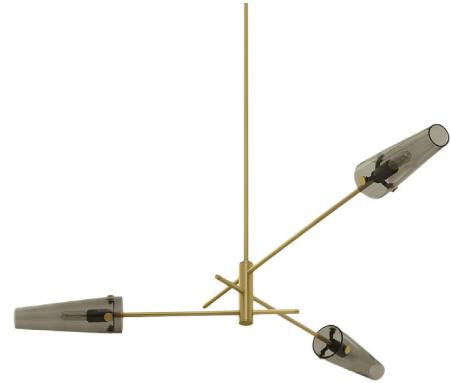

AXIS PENDANT SMALL

FINISH

bronze with smoked glass shades
satin brass with smoked glass shades

DIMENSIONS (body of fixture)

1210 x 1080 x 190 mm (w x d x h)

WEIGHT

9kg (19.8lbs)

please ensure ceiling structure is strong enough to support the weight of the light

*Diagrams are not to scale.

SKU NUMBER	FINISH DESCRIPTION	VOLTAGE
AXIPEBZSG-240	bronze with smoked glass shades	220 - 240V
AXIPESSBSG-240	satin brass with smoked glass shades	220 - 240V
AXIPELBZSG-110	bronze with smoked glass shades	110 - 130V
AXIPESSBSG-110	satin brass with smoked glass shades	110 - 130V

AXIS PENDANT SMALL - DALI-A

FINISH

bronze with smoked glass shades
satin brass with smoked glass shades

DIMENSIONS (body of fixture)

1210 x 1080 x 190 mm (w x d x h)

WEIGHT

9kg (19.8lbs)

please ensure ceiling structure is strong enough to support the weight of the light

dimmable bulb required

DALI compatible

CEILING ROSE / PLATE

round ceiling rose - \varnothing 116 x 25 mm (dia x h)

CERTIFICATION

*Diagrams are not to scale.

SKU NUMBER	FINISH DESCRIPTION	TYPE OF DALI	VOLTAGE
AXIPESBZSG-DALIA-240	bronze with smoked glass shades	DALI A included - For lights that do not require aesthetic alterations. Dali can be fitted inside the ceiling/wall rose	220 - 240V
AXIPESSBSG-DALIA-240	satin brass with smoked glass shades	DALI A included - For lights that do not require aesthetic alterations. Dali can be fitted inside the ceiling/wall rose	220 - 240V