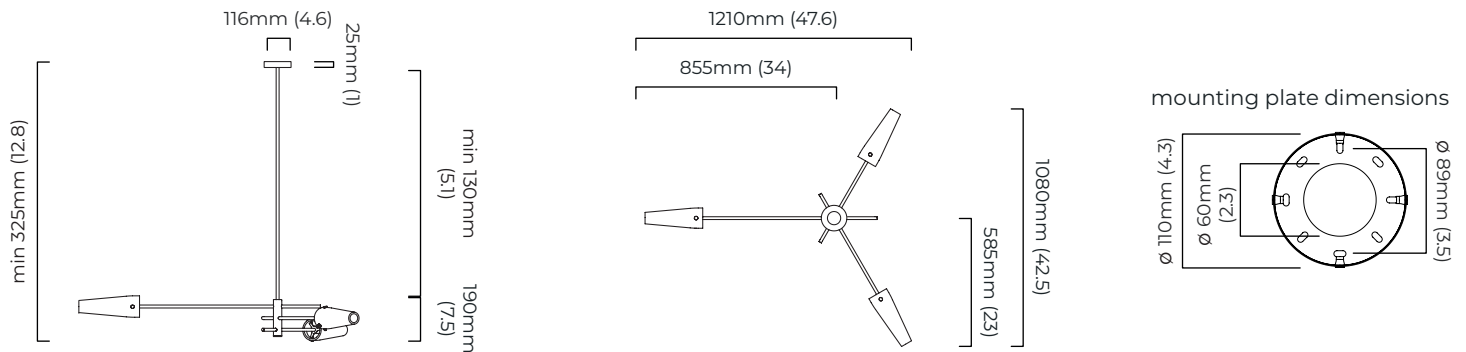

AXIS PENDANT SMALL - DALI-A

FINISH

bronze with smoked glass shades
satin brass with smoked glass shades

DIMENSIONS (body of fixture)

1210 x 1080 x 190 mm (w x d x h)

WEIGHT

9kg (19.8lbs)

please ensure ceiling structure is strong enough to support the weight of the light

OVERALL DROP

minimum 325 mm

maximum on request 3215 mm

supplied with 1000 mm drop rod

ILLUMINATION

220-240v - 3 x E14 - 25w max (or 4.5w LED 2700k)

DALI converter to be installed in the ceiling rose

DIMMING

dimmable bulb required

DALI compatible

CEILING ROSE / PLATE

round ceiling rose - \varnothing 116 x 25 mm (dia x h)

CERTIFICATION

*Diagrams are not to scale.

SKU NUMBER	FINISH DESCRIPTION	TYPE OF DALI	VOLTAGE
AXIPESBZSG-DALIA-240	bronze with smoked glass shades	DALI A included - For lights that do not require aesthetic alterations. Dali can be fitted inside the ceiling/wall rose	220 - 240V
AXIPESSBSG-DALIA-240	satin brass with smoked glass shades	DALI A included - For lights that do not require aesthetic alterations. Dali can be fitted inside the ceiling/wall rose	220 - 240V

AXIS PENDANT SMALL - DALI-B

FINISH

bronze with smoked glass shades
satin brass with smoked glass shades

DIMENSIONS (body of fixture)

1210 x 1080 x 190 mm (w x d x h)

WEIGHT

9kg (19.8lbs)

please ensure ceiling structure is strong enough to support the weight of the light