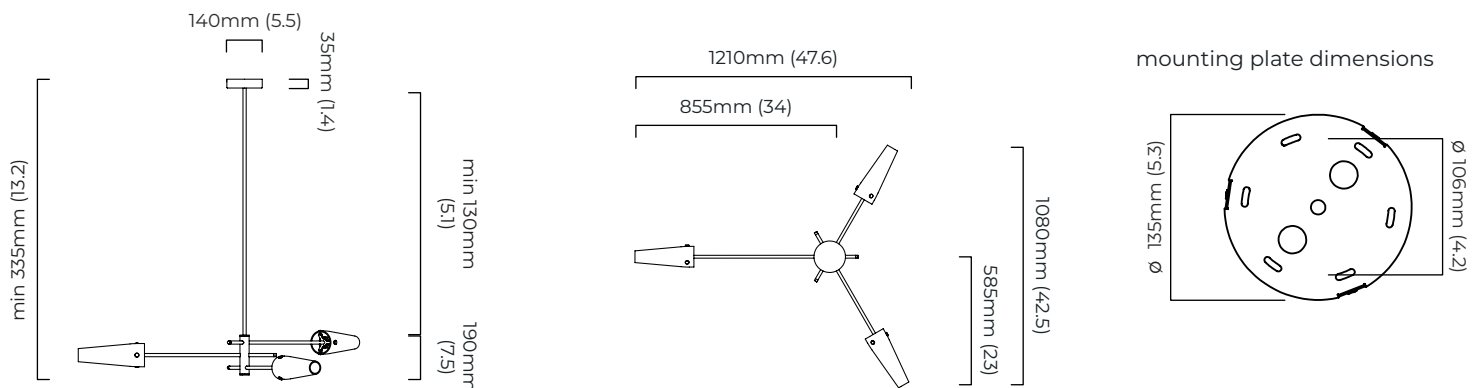

AXIS PENDANT SMALL - DALI-B

FINISH

bronze with smoked glass shades
satin brass with smoked glass shades

DIMENSIONS (body of fixture)

1210 x 1080 x 190 mm (w x d x h)

WEIGHT

9kg (19.8lbs)

please ensure ceiling structure is strong enough to support the weight of the light

OVERALL DROP

minimum 335 mm

maximum on request 3225 mm

supplied with 1000 mm drop rod

ILLUMINATION

220-240v - 3 x E14 - 25w max (or 4.5w LED 2700k)

DALI converter to be installed in the ceiling rose

DIMMING

dimmable bulb required

DALI compatible

CEILING ROSE / PLATE

round ceiling rose - $\varnothing$ 140 x 35 mm (dia x h)

CERTIFICATION

*Diagrams are not to scale.

SKU NUMBER	FINISH DESCRIPTION	TYPE OF DALI	VOLTAGE
AXIPESBZSG-DALIB-240	bronze with smoked glass shades	DALI B included - The light will feature a deeper ceiling/wall rose. For use when there is no space in the existing ceiling/wall cavity	220 - 240V
AXIPESBBSG-DALIB-240	satin brass with smoked glass shades	DALI B included - The light will feature a deeper ceiling/wall rose. For use when there is no space in the existing ceiling/wall cavity	220 - 240V