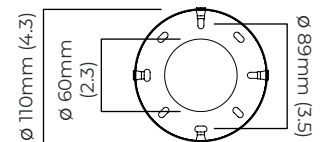

AXIS PENDANT LARGE - DALI-A

FINISH

bronze with smoked glass shades
satin brass with smoked glass shades

DIMENSIONS (body of fixture)

1720 x 1170 x 190 mm (w x d x h)

WEIGHT

15kg (33.1lbs)

please ensure ceiling structure is strong enough to support the weight of the light

OVERALL DROP

minimum 325 mm

maximum on request 3215 mm

supplied with 1000 mm drop rod

ILLUMINATION

220-240v - 6 x E14 - 25w max (or 4.5w LED 2700k)

DALI converter to be installed in the cavity

DIMMING

dimmable bulb required

DALI compatible

CEILING ROSE / PLATE

round ceiling rose - \varnothing 116 x 25 mm (dia x h)

CERTIFICATION

mounting plate dimensions

DALI converter dimensions

*Diagrams are not to scale.

AXIS PENDANT LARGE - DALI-B

FINISH

bronze with smoked glass shades
satin brass with smoked glass shades

DIMENSIONS (body of fixture)

1720 x 1170 x 190 mm (w x d x h)

WEIGHT

15kg (33.1lbs)

please ensure ceiling structure is strong enough to support the weight of the light