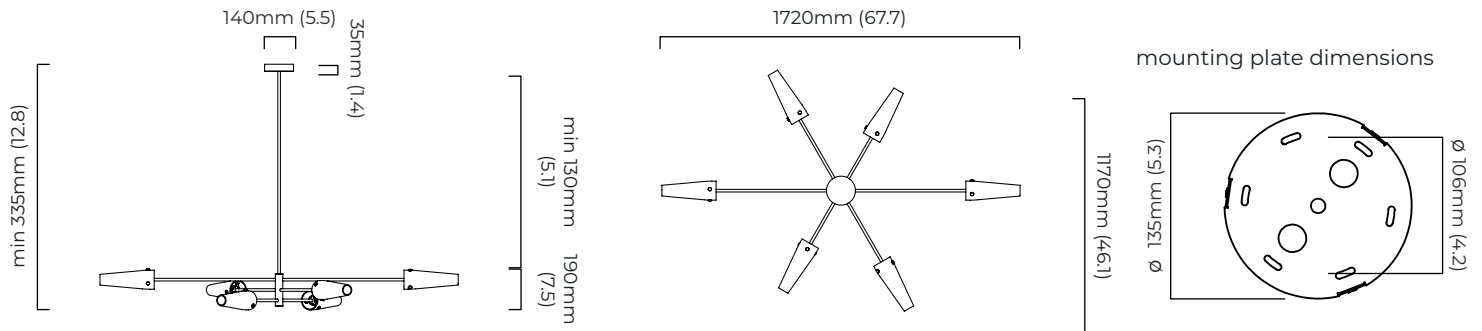

AXIS PENDANT LARGE - DALI-B

FINISH

bronze with smoked glass shades
satin brass with smoked glass shades

DIMENSIONS (body of fixture)

1720 x 1170 x 190 mm (w x d x h)

WEIGHT

15kg (33.1lbs)

please ensure ceiling structure is strong enough to support the weight of the light

OVERALL DROP

minimum 335 mm

maximum on request 3225 mm

supplied with 1000 mm drop rod

ILLUMINATION

220-240v - 6 x E14 - 25w max (or 4.5w LED 2700k)

DALI converter to be installed in the ceiling rose

DIMMING

dimmable bulb required

DALI compatible

CEILING ROSE / PLATE

round ceiling rose - $\varnothing$ 140 x 35 mm (dia x h)

CERTIFICATION

*Diagrams are not to scale.

SKU NUMBER	FINISH DESCRIPTION	TYPE OF DALI	VOLTAGE
AXIPELBZSG-DALIB-240	bronze with smoked glass shades	DALI B included - The light will feature a deeper ceiling/wall rose. For use when there is no space in the existing ceiling/wall cavity	220 - 240V
AXIPELSBSG-DALIB-240	satin brass with smoked glass shades	DALI B included - The light will feature a deeper ceiling/wall rose. For use when there is no space in the existing ceiling/wall cavity	220 - 240V