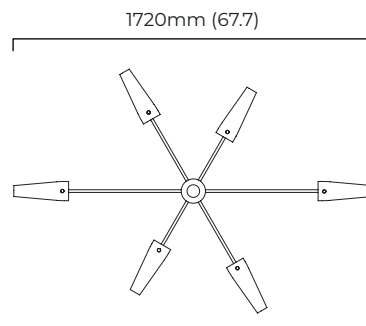

AXIS PENDANT LARGE - DALI-A

FINISH

bronze with smoked glass shades
satin brass with smoked glass shades

DIMENSIONS (body of fixture)

1720 x 1170 x 190 mm (w x d x h)

WEIGHT

15kg (33.1lbs)

please ensure ceiling structure is strong enough to support the weight of the light

OVERALL DROP

minimum 325 mm

maximum on request 3215 mm

supplied with 1000 mm drop rod

ILLUMINATION

220-240v - 6 x E14 - 25w max (or 4.5w LED 2700k)

DALI converter to be installed in the cavity

DIMMING

dimmable bulb required

DALI compatible

CEILING ROSE / PLATE

round ceiling rose - \varnothing 116 x 25 mm (dia x h)

CERTIFICATION

mounting plate dimensions

DALI converter dimensions

*Diagrams are not to scale.

AXIS PENDANT LARGE - DALI-B

FINISH

bronze with smoked glass shades
satin brass with smoked glass shades

DIMENSIONS (body of fixture)

1720 x 1170 x 190 mm (w x d x h)

WEIGHT

15kg (33.1lbs)

please ensure ceiling structure is strong enough to support the weight of the light