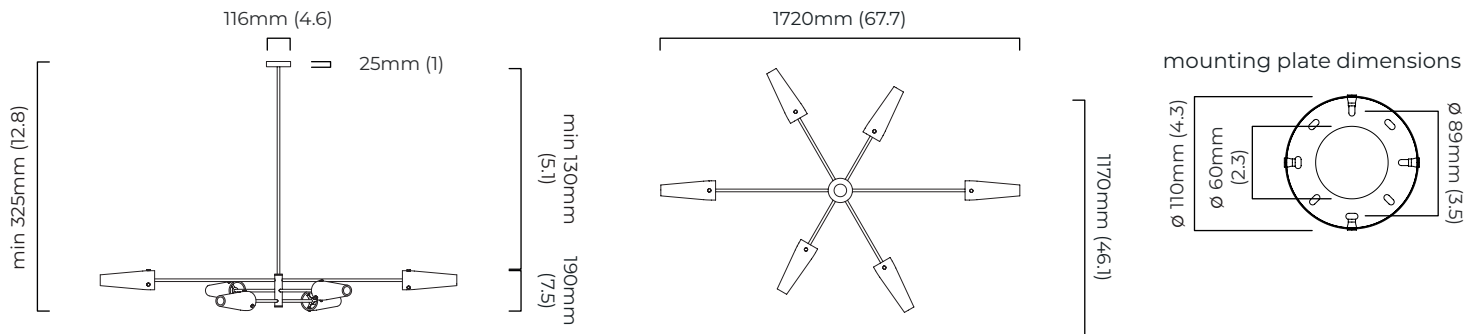

AXIS PENDANT LARGE

FINISH

bronze with smoked glass shades
satin brass with smoked glass shades

DIMENSIONS (body of fixture)

1720 x 1170 x 190 mm (w x d x h)

WEIGHT

15kg (33.1lbs)

please ensure ceiling structure is strong enough to support the weight of the light

OVERALL DROP

minimum 325 mm

maximum on request 3215 mm

supplied with 1000 mm drop rod

ILLUMINATION

220-240v - 6 x E14 - 25w max (or 4.5w LED 2700k)

110-130v - 6 x E12 - 25w max (or 4.5w LED 2700k)

DIMMING

dimmable bulb required

trailing edge dimmable / phase cut (rotary dimmer) - standard

DALI option available (220-240v only)

CEILING ROSE / PLATE

round ceiling rose - \varnothing 116 x 25 mm (dia x h)

CERTIFICATION

AXIS PENDANT LARGE - DALI-A

FINISH

bronze with smoked glass shades
satin brass with smoked glass shades

DIMENSIONS (body of fixture)

1720 x 1170 x 190 mm (w x d x h)

WEIGHT

15kg (33.1lbs)

please ensure ceiling structure is strong enough to support the weight of the light