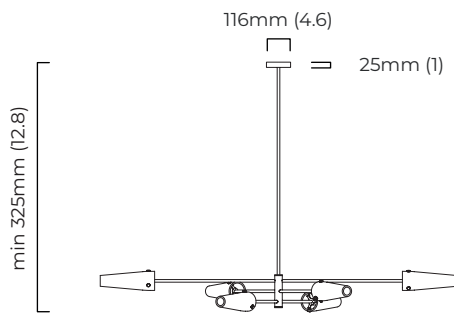

AXIS PENDANT LARGE - DALI-A

FINISH

bronze with smoked glass shades
satin brass with smoked glass shades

DIMENSIONS (body of fixture)

1720 x 1170 x 190 mm (w x d x h)

WEIGHT

15kg (33.1lbs)

please ensure ceiling structure is strong enough to support the weight of the light

OVERALL DROP

minimum 325 mm

maximum on request 3215 mm

supplied with 1000 mm drop rod

ILLUMINATION

220-240v - 6 x E14 - 25w max (or 4.5w LED 2700k)

DALI converter to be installed in the cavity

DIMMING

dimmable bulb required

DALI compatible

CEILING ROSE / PLATE

round ceiling rose - \varnothing 116 x 25 mm (dia x h)

CERTIFICATION

mounting plate dimensions

DALI converter dimensions

*Diagrams are not to scale.

AXIS PENDANT LARGE - DALI-B

FINISH

bronze with smoked glass shades
satin brass with smoked glass shades

DIMENSIONS (body of fixture)

1720 x 1170 x 190 mm (w x d x h)

WEIGHT

15kg (33.1lbs)

please ensure ceiling structure is strong enough to support the weight of the light