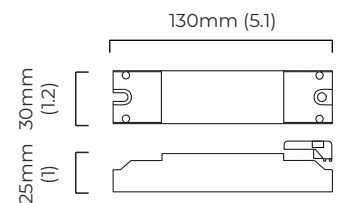

AXIS PENDANT LARGE - DALI-A

FINISH

bronze with smoked glass shades
satin brass with smoked glass shades

DIMENSIONS (body of fixture)

1720 x 1170 x 190 mm (w x d x h)

WEIGHT

15kg (33.1lbs)

please ensure ceiling structure is strong enough to support the weight of the light

OVERALL DROP

minimum 325 mm

maximum on request 3215 mm

supplied with 1000 mm drop rod

ILLUMINATION

220-240v - 6 x E14 - 25w max (or 4.5w LED 2700k)

DALI converter to be installed in the cavity

DIMMING

dimmable bulb required

DALI compatible

CEILING ROSE / PLATE

round ceiling rose - \varnothing 116 x 25 mm (dia x h)

CERTIFICATION

mounting plate dimensions

DALI converter dimensions

*Diagrams are not to scale.

AXIS PENDANT LARGE - DALI-B

FINISH

bronze with smoked glass shades
satin brass with smoked glass shades

DIMENSIONS (body of fixture)

1720 x 1170 x 190 mm (w x d x h)

WEIGHT

15kg (33.1lbs)

please ensure ceiling structure is strong enough to support the weight of the light