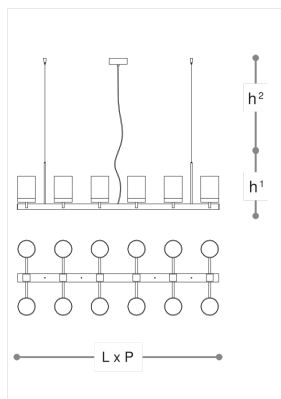

725/L12-L

Quarzo

STUDIO MAMO

Incanto

Chandelier with metal structure. Diffusers in dove crystal colour and black bronze metal finish. Available in different dimensions.