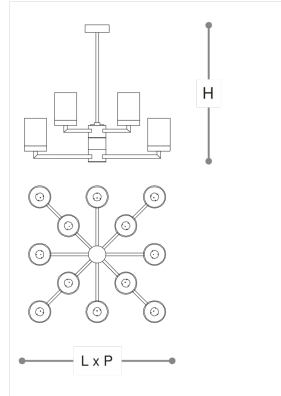

725/8+4-L

Quarzo

STUDIO MAMO

Incanto

Chandelier with metal structure. Diffusers in dove crystal colour and black bronze metal finish. Available in different dimensions.