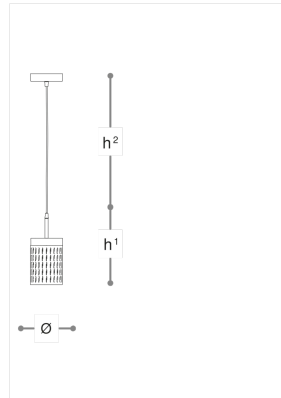

## 725/S1 Quarzo

STUDIO MAMO

Incanto

Chandelier with metal structure in light gold finish with hand cut crystal diffusers. Available in different dimensions.

### WORLDWIDE

Dimensions	Light Source	Kg	Dimming	Dimming on request
Ø 13 - h <sup>1</sup> 27 - h <sup>2</sup> 10-100	6,5w - 600 lumen - CRI>80 - 3000K 2700K color temperature on request	1.5	Not included	 DALI - CASAMBI

### NORTH AMERICA

Dimensions	Light Source	Lb	Dimming	Dimming on request
Ø 5 - h <sup>1</sup> 11 - h <sup>2</sup> 4-39	6,5w - 600 lumen - CRI>80 - 3000K 2700K color temperature on request	3		

CODE	Structure METAL	Diffuser CRYSTAL
00725S10 001	 OC Light gold	 TRANSPARENT

#### Note

Technical drawing, dimensions and light sources refer to the main photo variant.

Dimming on request could lead to an increase in the size of the canopy.

For available color variants, consult the technical data sheet.