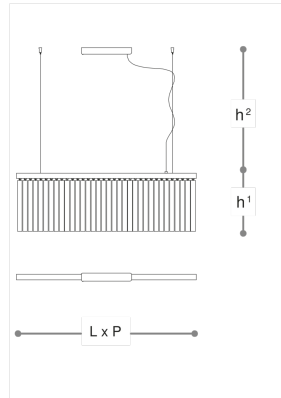

719/120

Carmen

ITALAMP STUDIO

Opera

Pendant with chrome metal finish and transparent glass drops. Available in different dimensions.