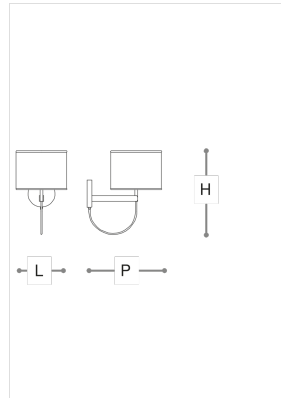

3061/AP

Lily

CABERLON CAROPPI

Incanto

Table, floor and wall lamps in metal with light gold finish and fabric diffuser. Available in different colours.

WORLDWIDE

Dimensions	Light Source	Kg	Dimming	Dimming on request
L 24 - H 40 - P 35	1x6w - E14 led	1.5	TRIAC	CASAMBI

NORTH AMERICA

Dimensions	Light Source	Lb	Dimming	Dimming on request
L 9 - H 16 - P 14	1x6w - E12 led	3	TRIAC	

CODE	Structure METAL	Lampshade FABRIC
03061AP0 001	OC Light gold	IVORY CHINETTE 21
03061AP0 002	OC Light gold	BLACK CHINETTE 20
03061AP0 003	OS Satin gold	IVORY CHINETTE 21
03061AP0 004	OS Satin gold	BLACK CHINETTE 20

Note

Technical drawing, dimensions and light sources refer to the main photo variant. Dimming on request could lead to an increase in the size of the canopy. For available color variants, consult the technical data sheet.