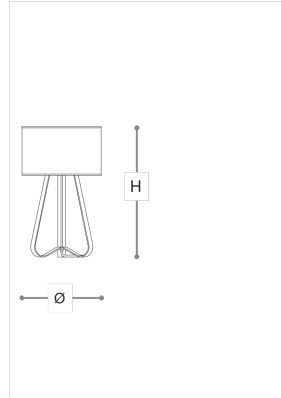

3061/L

Lily

CABERLON CAROPPI

Incanto

Table in metal with light gold finish and fabric diffuser. Available in different colours.