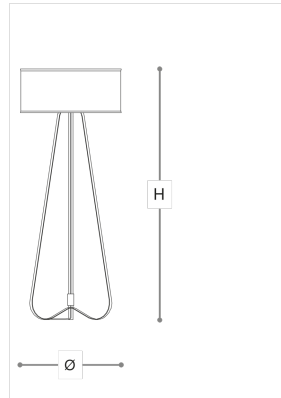

3061/P

Lily

CABERLON CAROPPI

Incanto

Floor lamp in metal with light gold finish and fabric diffuser. Available in different colours.

WORLDWIDE

Dimensions	Light Source	Kg	Dimming	Dimming on request
Ø 70 - H 175	3x10w - E27 led	13	TRIAC	

NORTH AMERICA

Dimensions	Light Source	Lb	Dimming	Dimming on request
Ø 28 - H 69	3x10w - E26 led	29	TRIAC	

CODE	Structure METAL	Lampshade FABRIC	Detail MARBLE
03061010 001	OC Light gold	IVORY CHINETTE 21	CARRARA
03061010 002	OC Light gold	BLACK CHINETTE 20	MARQUINIA
03061010 003	OS Satin gold	IVORY CHINETTE 21	CARRARA
03061010 004	OS Satin gold	BLACK CHINETTE 20	MARQUINIA

Note

Technical drawing, dimensions and light sources refer to the main photo variant. Dimming on request could lead to an increase in the size of the canopy. For available color variants, consult the technical data sheet.