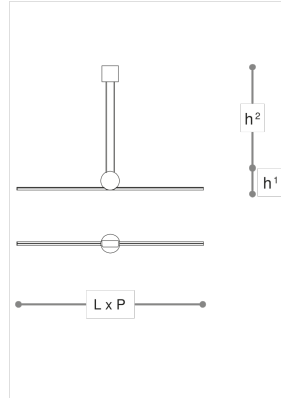

# 8146/S Regolo

STEFANO TRAVERSO

Incanto

Suspension lamp with metal diffuser profile in matt black or matt champagne. Decorative sphere in gold Calacatta marble.

## WORLDWIDE

Dimensions	Light Source	Kg	Dimming	Dimming on request
L 122 - P 12 - h <sup>1</sup> 12 - h <sup>2</sup> 10-150	24w - 2000 lumen - CRI>90 - 3000K 2700K color temperature on request	8	Not included	1-10V

## NORTH AMERICA

Dimensions	Light Source	Lb	Dimming	Dimming on request
L 48 - P 5 - h <sup>1</sup> 5 - h <sup>2</sup> 4-59	24w - 2000 lumen - CRI>90 - 3000K 2700K color temperature on request	18	Not included	1-10V

### Note

Technical drawing, dimensions and light sources refer to the main photo variant. Dimming on request could lead to an increase in the size of the canopy. For available color variants, consult the technical data sheet.