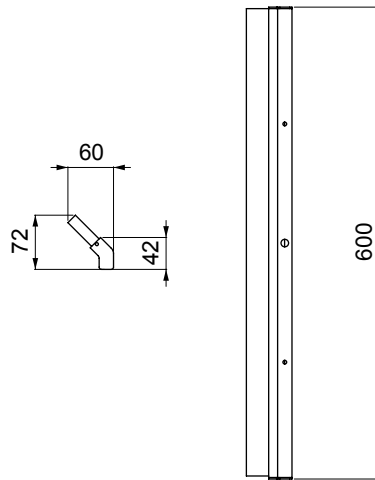

Product Gugia Collection Wall lamp

Code 4321

Dimensions in mm

Technical data

Light source	Led
Watts	12W 220-240 V
Lumens	1400 lm
CRI	90
Driver	External on/off
Dimmable	dali push - not included - to remote
Class	IP20
Colour temperature	3000K