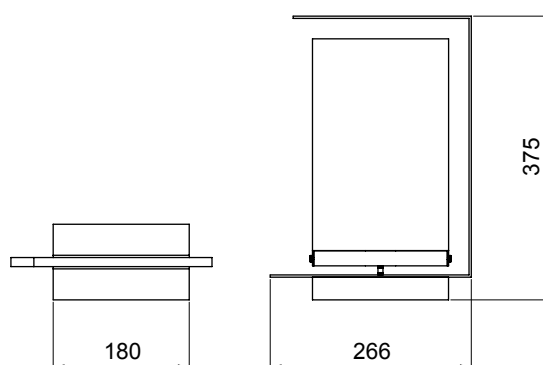

Product Gugia Collection Table lamp

Code 4021

Dimensions in mm

Technical data

Light source	Cob Led
Watts	5W 220-240 V
Lumens	300 lm
CRI	90
Driver	External on/off
Dimmable	dali push - not included - to remote
Class	IP20
Colour temperature	3000K