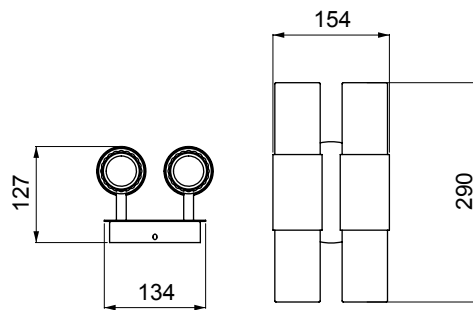

Product	Sbarlusc Collection Wall lamp
Code	SB.SM02

Dimensions in mm

Technical data

Light source	Cob Led
Watts	2 x 6W, 350 mA 220-240 V
Lumens	1800 lm
CRI	90
Driver	Integrated on/off
Dimmable	dali push - not included - to remote
Class	IP20
Colour temperature	3000K