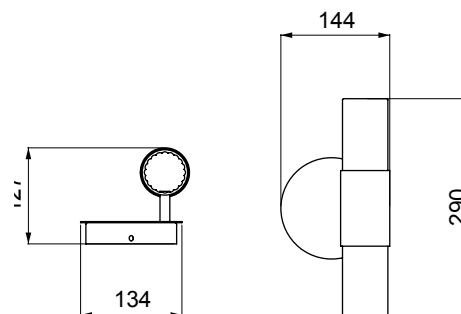

| | |
|---------|-------------------------------|
| Product | Sbarlusc Collection Wall lamp |
| Code | SB.SM01 |

Dimensions in mm

Technical data

| | |
|--------------------|--------------------------------------|
| Light source | Cob Led |
| Watts | 6W, 350 mA 220-240 V |
| Lumens | 900 lm |
| CRI | 90 |
| Driver | Integrated on/off |
| Dimmable | dali push - not included - to remote |
| Class | IP20 |
| Colour temperature | 3000K |