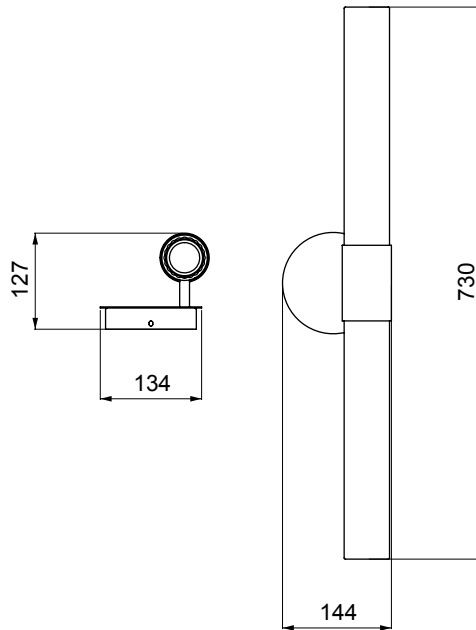

Product	Sbarlusc Collection Wall lamp
Code	SB.SL01

---

Dimensions in mm

## Technical data

Light source	Cob Led
Watts	6W, 350 mA 220-240 V
Lumens	900 lm
CRI	90
Driver	Integrated on/off
Dimmable	dali push - not included - to remote
Class	IP20
Colour temperature	3000K