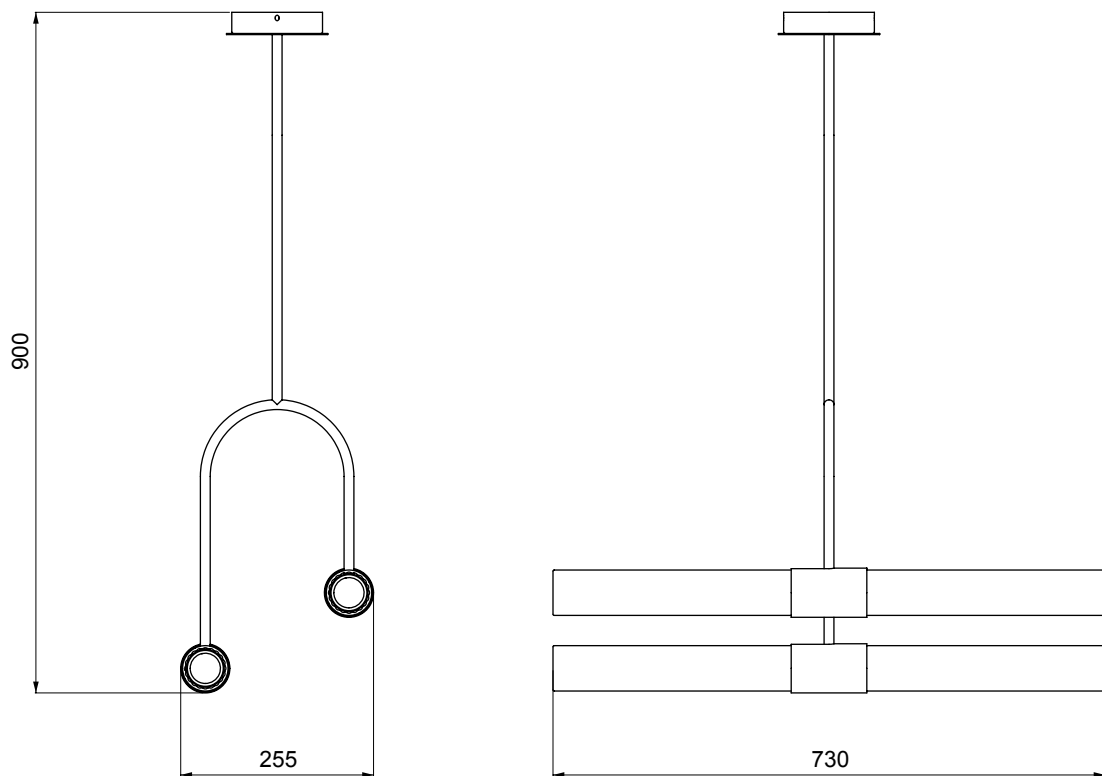

Product Sbarlusc Collection Pendant lamp  
Code SB.SS02b

---

Dimensions in mm

## Technical data

Light source	Cob Led
Watts	2 x 6W, 350 mA 220-240 V
Lumens	1800 lm
CRI	90
Driver	Integrated on/off
Dimmable	dali push - not included - to remote
Class	IP20
Colour temperature	3000K