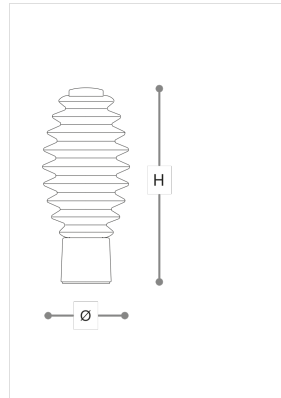

T1800/LG Grand Collier

MARC SADLER

Incanto

Table lamp with white blown glass diffuser. Base in gold calacatta or black marquinia marble. Metal parts with iron grey finish.

WORLDWIDE

Dimensions	Light Source	Kg	Dimming	Dimming on request
Ø 24 - H 55	16w - 1700 lumen - CRI>90 - 3000K	15	PUSH	

NORTH AMERICA

Dimensions	Light Source	Lb	Dimming	Dimming on request
Ø 9 - H 22	16w - 1700 lumen - CRI>90 - 3000K	33	PUSH	

CODE	Structure METAL	Body MARBLE	Diffuser GLASS
01800LG0 001	CDF Iron grey	GOLDEN CALACETT	<input type="radio"/> WHITE
01800LG0 002	CDF Iron grey	MARQUINIA	<input type="radio"/> WHITE

Note

Technical drawing, dimensions and light sources refer to the main photo variant. Dimming on request could lead to an increase in the size of the canopy. For available color variants, consult the technical data sheet.