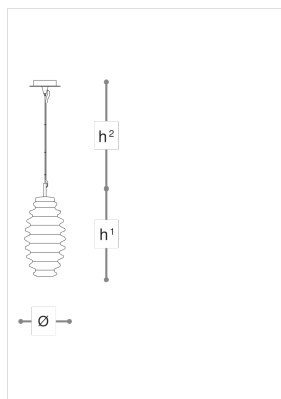

T1800/S1 Grand Collier

MARC SADLER

Incanto

Pendant lamp with white or white shaded blown glass diffuser. Metal structures with iron grey finish.

WORLDWIDE

Dimensions	Light Source	Kg	Dimming	Dimming on request
Ø 22 - h ¹ 49 - h ² 10-100	7,8w - 1000 lumen - CRI>80 - 3000K	4	Not included	DALI - CASAMBI

NORTH AMERICA

Dimensions	Light Source	Lb	Dimming	Dimming on request
Ø 9 - h ¹ 19 - h ² 4-39	7,8w - 1000 lumen - CRI>80 - 3000K	9		

CODE	Structure METAL	Diffuser GLASS
018000S1 001	CDF Iron grey	SHADED WHITE
018000S1 002	CDF Iron grey	WHITE

Note

Technical drawing, dimensions and light sources refer to the main photo variant. Dimming on request could lead to an increase in the size of the canopy. For available color variants, consult the technical data sheet.