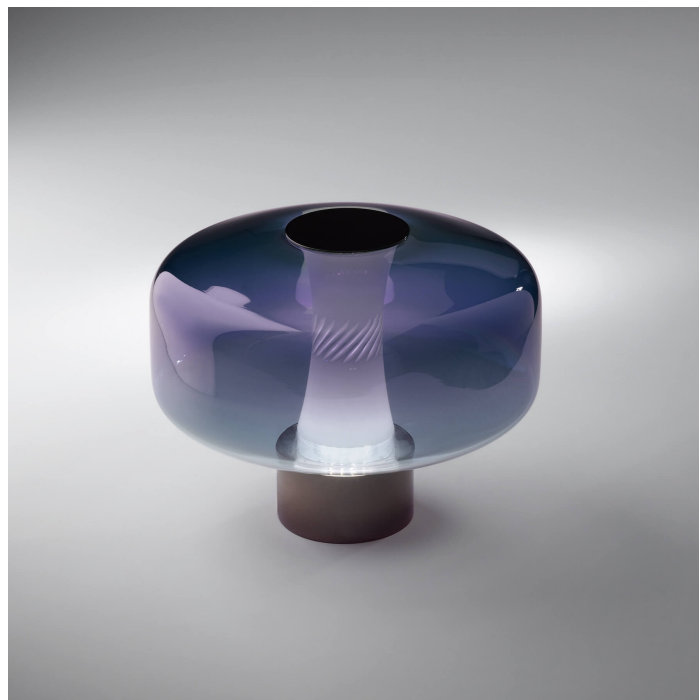

4040/L Solene

DANILO DE ROSSI

Incanto

Table lamp in blown glass with shaded blue violet or shaded gold finish. Internal diffuser in hand-carved white blown glass diffuser. Metal structure with iron grey finish.

WORLDWIDE

Dimensions	Light Source	Kg	Dimming	Dimming on request
Ø 33 - H 25	7,8w - 1000 lumen - CRI>80 - 3000K	4	PUSH	

NORTH AMERICA

Dimensions	Light Source	Lb	Dimming	Dimming on request
Ø 13 - H 10	7,8w - 1000 lumen - CRI>80 - 3000K	9	PUSH	

CODE	Structure METAL	Body GLASS	Diffuser GLASS
04040L00 001	CDF Iron grey	BLUE VIOLET	<input type="radio"/> WHITE
04040L00 002	CDF Iron grey	GOLD SHADED	<input type="radio"/> WHITE

Note

Technical drawing, dimensions and light sources refer to the main photo variant. Dimming on request could lead to an increase in the size of the canopy. For available color variants, consult the technical data sheet.