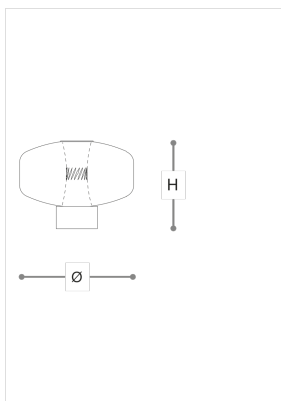

4040/L Solene

DANILO DE ROSSI

Incanto

Table lamp in blown glass with shaded blue violet or shaded gold finish. Internal diffuser in hand-carved white blown glass diffuser. Metal structure with iron grey finish.

WORLDWIDE

Dimensions	Light Source	Kg	Dimming	Dimming on request
Ø 33 - H 25	7,8w - 1000 lumen - CRI>80 - 3000K	4	PUSH	

NORTH AMERICA

Dimensions	Light Source	Lb	Dimming	Dimming on request
Ø 13 - H 10	7,8w - 1000 lumen - CRI>80 - 3000K	9	PUSH	

CODE	Structure METAL	Body GLASS	Diffuser GLASS
04040L00 001	CDF Iron grey	BLUE VIOLET	<input type="radio"/> WHITE
04040L00 002	CDF Iron grey	GOLD SHADED	<input type="radio"/> WHITE

Note

Technical drawing, dimensions and light sources refer to the main photo variant. Dimming on request could lead to an increase in the size of the canopy. For available color variants, consult the technical data sheet.