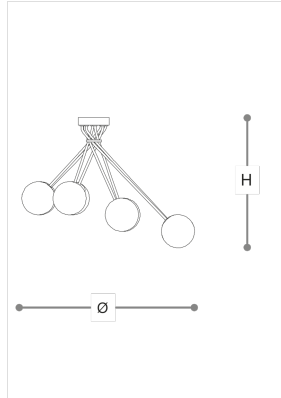

2392/PL

Tea

ITALAMP STUDIO

Incanto

Suspension lamp in gold nickel and anthracite metal with blown satin glass diffusers. Available in different colours.

WORLDWIDE

Dimensions	Light Source	Kg	Dimming	Dimming on request
Ø 78 - H 60	8x3,5w - G9 led	6	TRIAC	 CASAMBI

NORTH AMERICA

Dimensions	Light Source	Lb	Dimming	Dimming on request
Ø 31 - H 24	8x3,5w - G9 led	13	TRIAC	

CODE	Structure METAL	Diffuser GLASS
02392PL0 002	<ul style="list-style-type: none"> <input type="radio"/> MB Matt black <input type="radio"/> AN Charcoal grey 	<ul style="list-style-type: none"> <input type="radio"/> SATIN WHITE
02392PL0 001	<ul style="list-style-type: none"> <input type="radio"/> AN Charcoal grey <input type="radio"/> ON Gold nickel 	<ul style="list-style-type: none"> <input type="radio"/> SATIN WHITE

Note

Technical drawing, dimensions and light sources refer to the main photo variant. Dimming on request could lead to an increase in the size of the canopy. For available color variants, consult the technical data sheet.