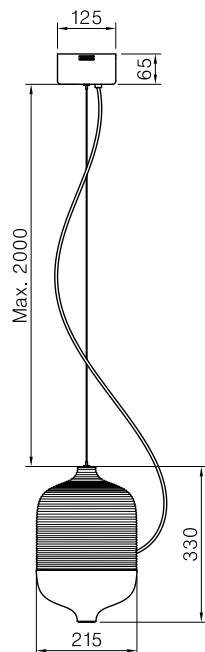

HIND RABII

LIGHTING STUDIO

T-COTTA- TC3

Design by Chiamonte Marin Studio, 2018

Céramic

Black

Green

Grey

Teracotta

GLASS

Opal whie

Clear

Mounting	Pendant	Dimmable	Yes (TRIAC, trailing edge)	Marking	CE IP20 F □
Environment	Indoor	Source	Included LED 8w 2700K 1200 lm	Weight	3kgs
Lampshade	Ceramic & Glass	Voltage	220-250V	Cord lenght	2000mm adjustable ; other length on request.
Frame	Cord & Metal