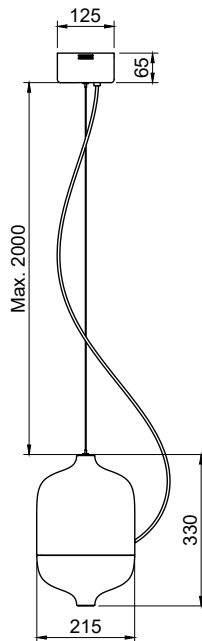

HIND RABII

LIGHTING STUDIO

T-COTTA TC2

Design by Chiamonte Marin Studio, 2018

Céramic

Black

Green

Grey

Teracotta

GLASS

Opal white

Clear

Mounting	Pendant	Dimmable	Yes (TRIAC, trailing edge)	Marking	CE IP20 F □
Environment	Indoor	Source	Included	Weight	2.8kgs
Lampshade	Ceramic & Glass		LED 8w 2700K 1200 lm	Cord lenght	2000mm adjustable ; other length on request.
Frame	Cord & Metal	Voltage	220-250V