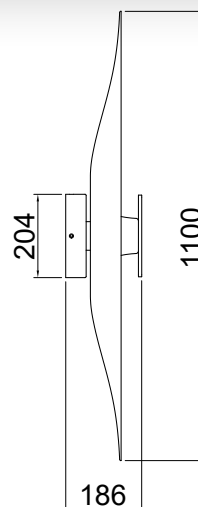

HIND RABII

LIGHTING STUDIO

MERIDIANA WALL L

Design by Chiamonte Marin Studio, 2018

Shape in fiber glass	Diffuser
Matt white	White marble Wengé Walnut Black marble Ebony

Mounting	Wall	Dimmable	Yes	Marking	CE IP20 F
Environment	Indoor	Source	Included	Weight	7kgs
Lampshade	Fiber glass and Aluminium		Led 35w 2700K 4000 lm		
Frame	Steel	Voltage	220-250V		