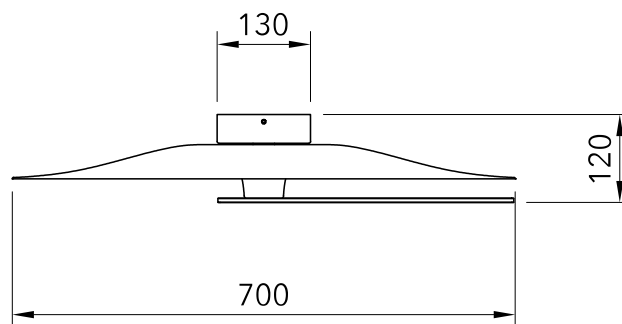

MERIDIANA CEILING S

Design by Chiamonte Marin Studio, 2022

Shape in fiber glass	Diffuser
Matt white	White marble Wengé Walnut Black marble Ebony

Mounting	Ceiling	Dimmable	Yes (TRIAC, trailing edge)	Marking	CE IP20 F
Environment	Indoor	Source	Included	Weight	3kgs
Lampshade	Fiber glass and aluminium		Led 9w 2700K 1500 lm		
Frame	Steel	Voltage	220-250V		