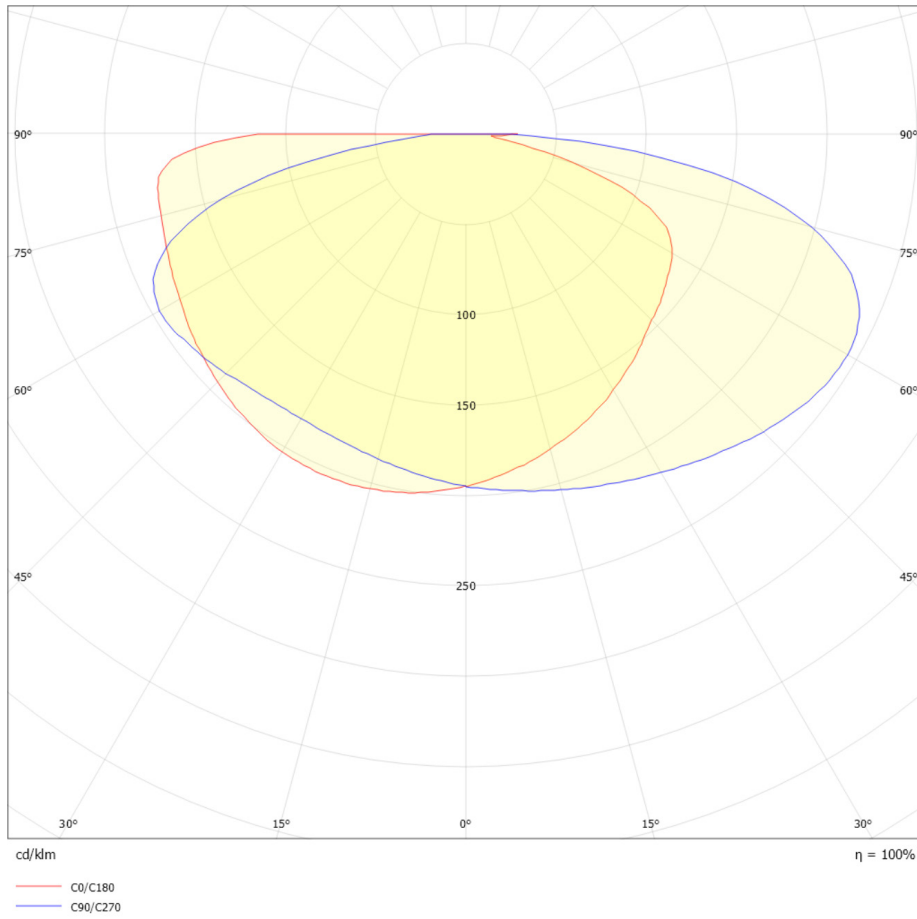

LIGHT DISTRIBUTION

PHASE-CUT DIMMING

All our products are delivered and tested with analog phase-cut dimming capability.

DALI

For most situations phase-cut dimming is the right way but for new projects for your modern home or for hospitality projects you may need the digital standard DALI. We also provide on request led drivers for DALI system, contact us !

CASAMBI

*Use your phone as a switch or dimmer.
We provide the good solution with the Casambi system. Ask for it !*