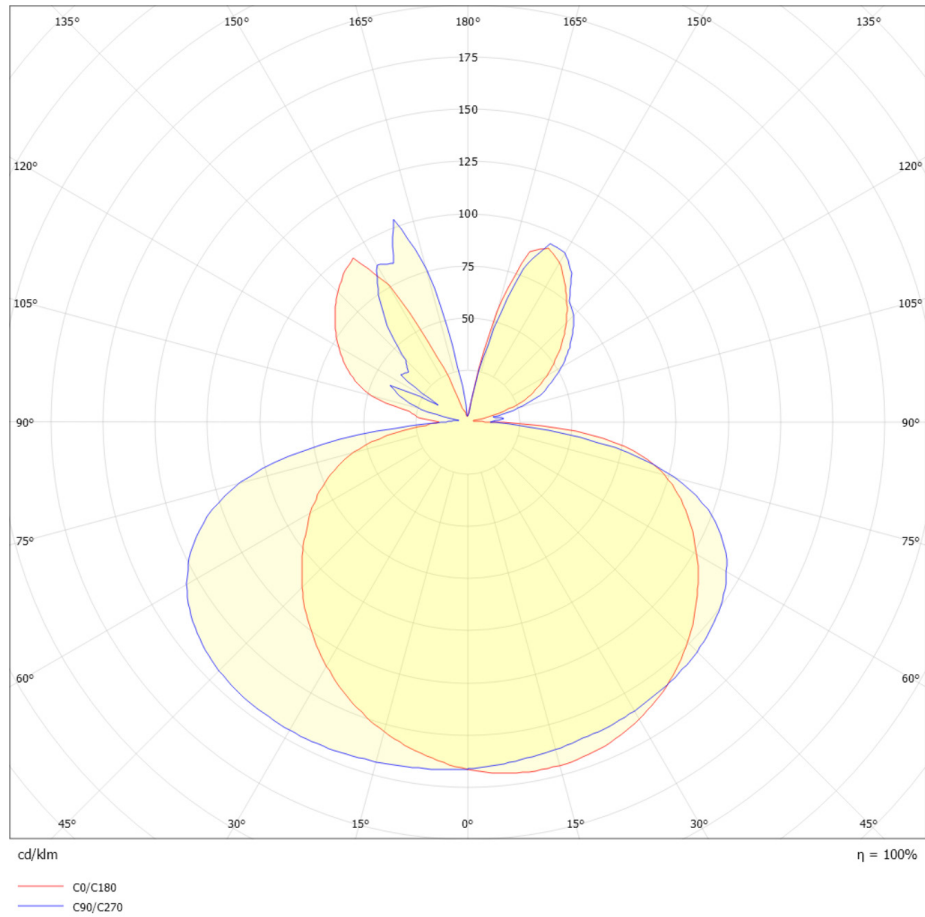

HIND RABII

LIGHTING STUDIO

LIGHT DISTRIBUTION

PHASE-CUT DIMMING

All our products are delivered and tested with analog phase-cut dimming capability.

DALI

For most situations phase-cut dimming is the right way but for new projects for your modern home or for hospitality projects you may need the digital standard DALI.

We also provide on request led drivers for DALI system, contact us !

CASAMBI

Use your phone as a switch or dimmer.

We provide the good solution with the Casambi system. Ask for it !