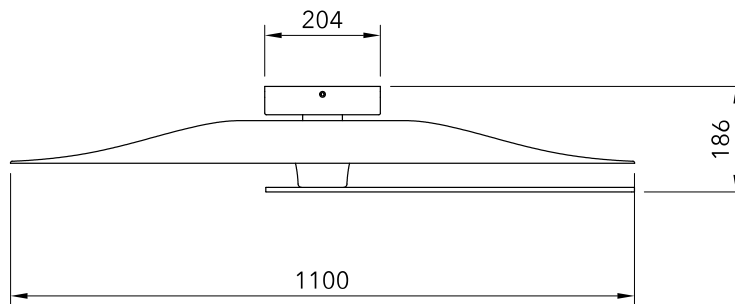

HIND RABII

LIGHTING STUDIO

MERIDIANA CEILING L

Design by Chiamonte Marin Studio, 2020

Shape in fiber glass	Diffuser
Matt white	White marble Wengé Walnut Black marble Ebony

Mounting	Ceiling	Dimmable	Yes (TRIAC, trailing edge)	Marking	CE IP20 F
Environment	Indoor	Source	Included	Weight	8.4kgs
Lampshade	Fiber glass and aluminium		Led 35w 2700K 4000 lm		
Frame	Steel	Voltage	220-250V		