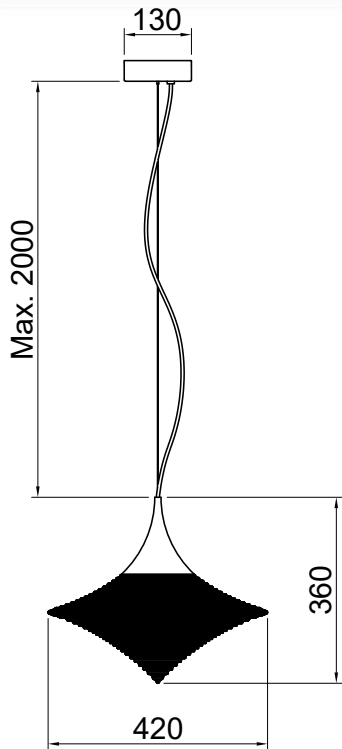

HIND RABII

LIGHTING STUDIO

DISCA S

Design by Alberto Nason, 2017

GLASS

Amber

Cristal

Green

Opal white

Sfumato

Cap

Antic brass

Brushed bronze

Fumé blue

Matt black

Matt white

Mounting	Pendant	Dimmable	Yes (TRIAC, trailing edge)	Marking	CE IP20 F □
Environment	indoor	Source	Not Included	Weight	5,2kgs
Lampshade	Glass	Source	E27 10W 2700K 1100lm	Cord lenght	2000mm adjustable ; other length on request.
Frame	Cord & Metal	Voltage	220-250V