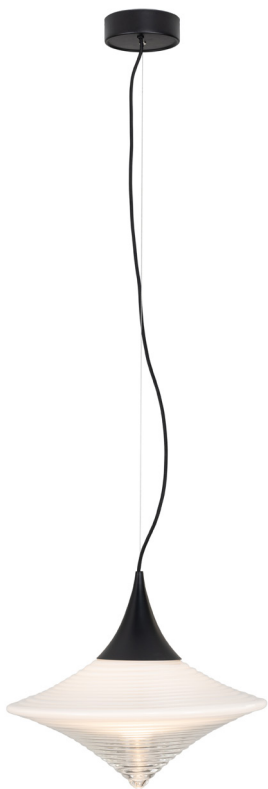

HIND RABII

LIGHTING STUDIO

DISCA S

Design by Alberto Nason, 2017

GLASS

Amber

Cristal

Green

Opal white

Sfumato

Cap

Antic brass

Brushed bronze

Fumé blue

Matt black

Matt white

Mounting	Pendant	Dimmable	Yes (TRIAC, trailing edge)	Marking	CE IP20 F □
Environment	indoor	Source	Not Included	Weight	5,2kgs
Lampshade	Glass	Source	E27 10W 2700K 1100lm	Cord lenght	2000mm adjustable ; other length on request.
Frame	Cord & Metal	Voltage	220-250V		