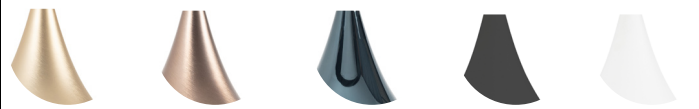

HIND RABII

LIGHTING STUDIO

DISCA S

Design by Alberto Nason, 2017

GLASS

Amber

Cristal

Green

Opal white

Sfumato

Cap

Antic brass

Brushed bronze

Fumé blue

Matt black

Matt white

Mounting	Pendant	Dimmable	Yes (TRIAC, trailing edge)	Marking	CE IP20 F □
Environment	indoor	Source	Not Included	Weight	5,2kgs
Lampshade	Glass	Source	E27 10W 2700K 1100lm	Cord lenght	2000mm adjustable ; other length on request.
Frame	Cord & Metal	Voltage	220-250V		