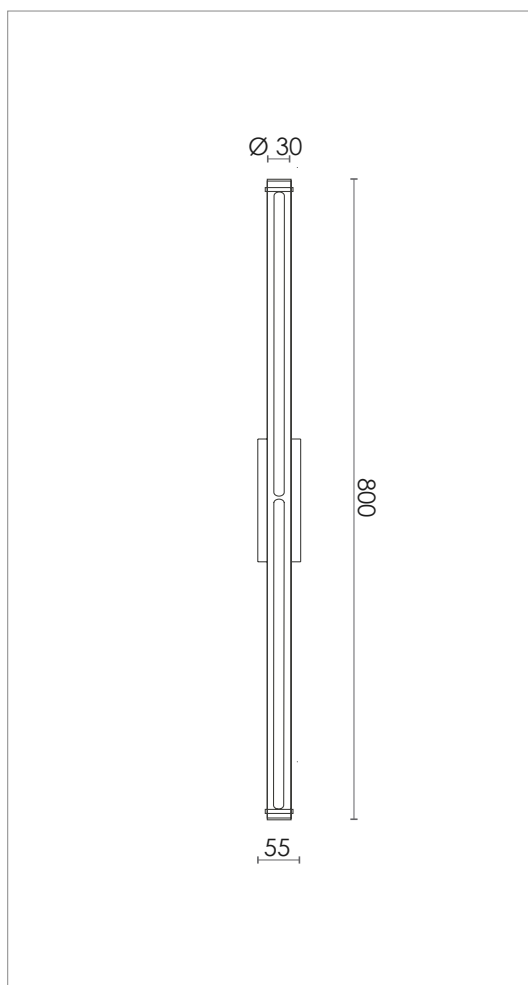

# BLOOMSBURY 800 WALL

## DESIGN SPECIFICATIONS

<b>DIMENSIONS (mm)</b>	H 800 x W 55 x D 80
<b>WEIGHT (kg)</b>	2,45
<b>MATERIALS</b>	THE LAMP IS MADE FROM CLEAR LACQURED BRASS, STEEL OR POWDER COATED STEEL.
<b>CORD (mm)</b>	BLACK TEXTILE - L 3000 OR DIRECT MOUNT
<b>ENVIRONMENT</b>	INDOOR
<b>DESIGN BY</b>	NICLAS HOFLIN
<b>DESIGN YEAR</b>	2017

## ELECTRICAL SPECIFICATIONS

<b>SWITCH</b>	DIRECT MOUNT / DIMMER ON CABLE
<b>BULB HOLDER</b>	NO
<b>LIGHT SOURCE</b>	INTEGRATED 12 W DIMMABLE LED - 2700 K
<b>DIMMABLE</b>	YES
<b>MAX (W)</b>	12 W LED
<b>VOLTAGE</b>	230 / 240 (LED DRIVER INCL.)
<b>CLASS</b>	2
<b>IP</b>	20

## COLOURS

 <b>BLACK</b>	<b>WITH CABLE</b> ART.NO. 811361005	<b>DIRECT MOUNT</b> ART.NO. 811363005
 <b>BRASS</b>	<b>WITH CABLE</b> ART.NO. 811361001	<b>DIRECT MOUNT</b> ART.NO. 811363001
 <b>BRONZE COLOR</b>	<b>WITH CABLE</b> ART.NO. 811361223	<b>DIRECT MOUNT</b> ART.NO. 811363223
 <b>STEEL</b>	<b>WITH CABLE</b> ART.NO. 811361500	<b>DIRECT MOUNT</b> ART.NO. 811363500