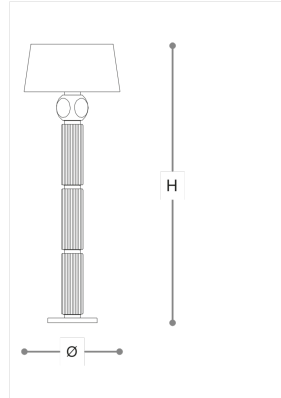

# 8173/P3 Matilda

ROBERTA VITADELLO

Opera

Floor lamp with metal structure in light gold finish, coloured blown glass body and fabric shade. Available in different colours.

## WORLDWIDE

Dimensions	Light Source	Kg	Dimming	Dimming on request
Ø 62 - H 179	3x10w - E27 led	21	TRIAC	

## NORTH AMERICA

Dimensions	Light Source	Lb	Dimming	Dimming on request
Ø 24 - H 70	3x10w - E26 led	46	TRIAC	

CODE	Structure METAL	Body GLASS	Lampshade FABRIC
08173P30 002	OC Light gold	YELLOW TORTORA	SORYA BROWN
08173P30 001	OC Light gold	GREEN TORTORA	SORYA BROWN

### Note

Technical drawing, dimensions and light sources refer to the main photo variant. Dimming on request could lead to an increase in the size of the canopy. For available color variants, consult the technical data sheet.