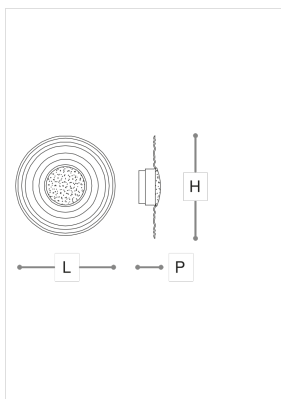

# 4035/AP Gravity

MARCO PIVA

Incanto

wall lamp in blown glass with satin glass diffuser. Available in different colours. Metal structure with iron grey or chrome finish.

## WORLDWIDE

Dimensions	Light Source	Kg	Dimming	Dimming on request
Ø 40 - H 40 - P 9	20,9w - 2200 lumen - CRI>80 - 3000K	4	DALI	CASAMBI

## NORTH AMERICA

Dimensions	Light Source	Lb	Dimming	Dimming on request
Ø 16 - H 16 - P 4	20,9w - 2200 lumen - CRI>80 - 3000K	9		

CODE	Structure METAL	Body GLASS	Diffuser GLASS
04035AP0 001	C Chrome	TRANSPARENT	SATIN WHITE
04035AP0 002	CDF Iron grey	SMOKE	SATIN WHITE
04035AP0 003	CDF Iron grey	BLACK	SATIN WHITE

### Note

Technical drawing, dimensions and light sources refer to the main photo variant. Dimming on request could lead to an increase in the size of the canopy. For available color variants, consult the technical data sheet.