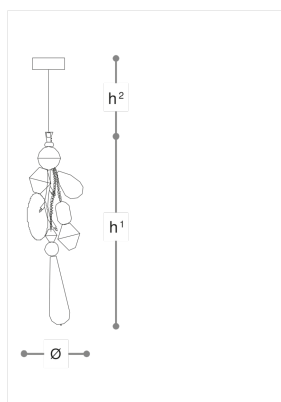

478/3

Flut

ROBERTA VITADELLO

STEFANO TRAVERSO

Opera

Pendant in blown glass and crystal details with chrome metal finish.
Available in different dimensions.

WORLDWIDE

Dimensions	Light Source	Kg	Dimming	Dimming on request
Ø 20 - h ¹ 75 - h ² 10-100	3x2,6w - G4 led	4	TRIAC	CASAMBI

NORTH AMERICA

Dimensions	Light Source	Lb	Dimming	Dimming on request
Ø 8 - h ¹ 30 - h ² 4-39	3x2,6w - G4 led	9		

CODE	Structure METAL	Diffuser GLASS	Pendants CRYSTAL
0047803A	<input checked="" type="radio"/> C Chrome	<input type="radio"/> TRANSPARENT	<input type="radio"/> TRANSPARENT
0047803F	<input checked="" type="radio"/> CDF Iron grey	<input checked="" type="radio"/> TEAK	<input checked="" type="radio"/> TEAK

Note

Technical drawing, dimensions and light sources refer to the main photo variant.
Dimming on request could lead to an increase in the size of the canopy.
For available color variants, consult the technical data sheet.