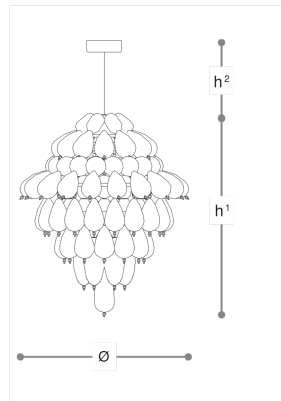

479/S Grapeflut

ROBERTA VITADELLO

STEFANO TRAVERSO

Opera

Pendant in blown glass and crystal details with chrome metal finish.
Available in different dimensions and colours.

WORLDWIDE

Dimensions	Light Source	Kg	Dimming	Dimming on request
Ø 60 - h ¹ 74 - h ² 10-100	9x3,5w - G9 led	7	TRIAC	CASAMBI

NORTH AMERICA

Dimensions	Light Source	Lb	Dimming	Dimming on request
Ø 24 - h ¹ 29 - h ² 4-39	9x3,5w - G9 led	15		

CODE	Structure METAL METHACRYLATE	Diffuser GLASS	Pendants CRYSTAL
00479090 002	<input checked="" type="radio"/> C Chrome <input type="radio"/> TRANSPARENT	<input type="radio"/> TRANSPARENT	<input type="radio"/> TRANSPARENT
00479090 003	<input checked="" type="radio"/> CDF Iron grey <input type="radio"/> TRANSPARENT	<input checked="" type="radio"/> TEAK <input type="radio"/> TRANSPARENT	<input checked="" type="radio"/> TEAK

Note

Technical drawing, dimensions and light sources refer to the main photo variant.

Dimming on request could lead to an increase in the size of the canopy.

For available color variants, consult the technical data sheet.