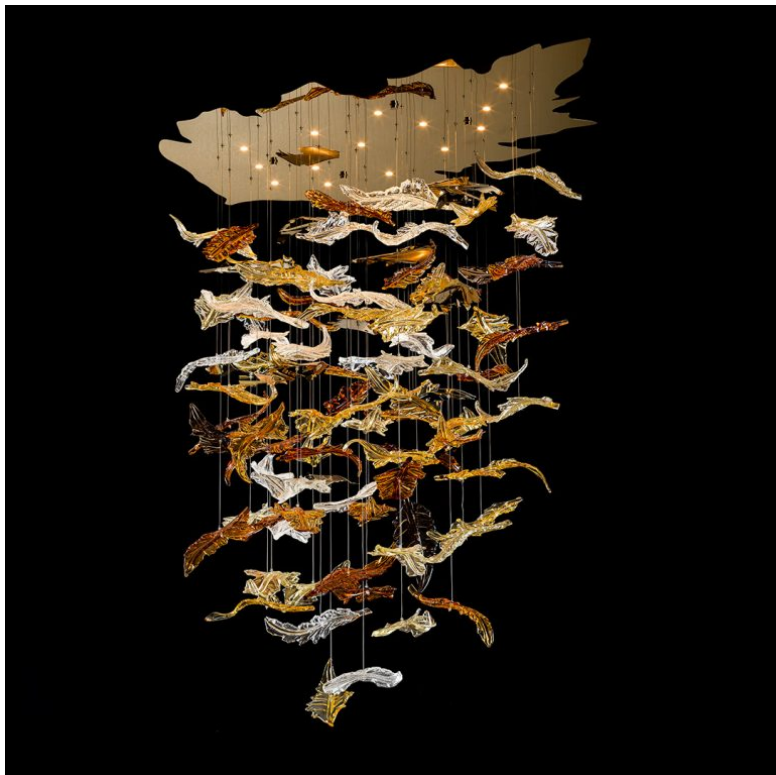

MULTIFORME

LIGHT UP YOUR DREAMS

AUTUMN LEAVES

design by MULTIFORME

SS7680-AK

MULTITUDES

ПОДВЕСНЫЕ

H1 - BODY HEIGHT 145 cm | 57.1 in

SPECIFICATIONS

W (width) = 145 cm | 57.1 in

D (depth) = 85 cm | 33.5 in

H1 (body height) = 145 cm | 57.1 in

📦 50 kg | 110.2 lb

💡 14 x MAX 18W - LED

CE IP 20 ENEC

PACKAGING