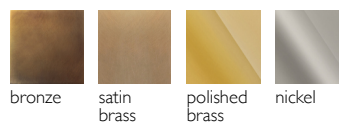

IL PEZZO **3** *Round Chandelier*

Inspired by Arabic calligraphic art and the icon of the classical candelabrum is Il Pezzo 3, a collection of lamps with a hand-forged brass structure and elegant "candles" crafted from solid crystal. The candles are illuminated by an ultra-modern LED source creating a sophisticated and romantic light. Each lamp is numbered and hides its own identity stamp that seals and guarantees the authenticity and uniqueness.

Available Finishes

Specifications

Il Pezzo 3 Round Chandelier	∅ 140 cm/55.1" – 30 x LED light
Diffusers	solid crystal
Light source - EU	LED light – dimmable – 374 lumens each
Light source - US	LED light – dimmable – 274 lumens each
Dimming	230v/110v Triac dimmable drivers
Light color	2.700°K (warm)
Color accuracy	CRI > 90
Total LED light output - EU	11.220 lumens (approx 561 halogen watts)
Total LED light output - US	8.220 lumens (approx 441 halogen watts)
Total power consumption - EU	95 watts
Total power consumption - US	63 watts
Electric	Available for European (230v) or US (110v) electric. All electric equipment and ceiling canopy are included.