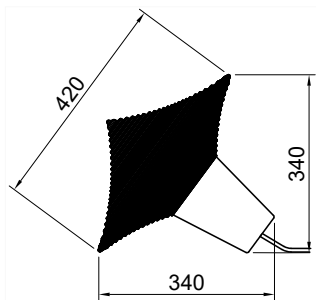

HIND RABII

LIGHTING STUDIO

DISCA T
Design by Alberto Nason, 2017

GLASS				
Amber	Cristal	Green	Opal white	Sfumato

	Wood
	Nature Oak

Mounting	Table-Floor	Dimmable	Yes	Marking	CE IP20 F □
Environment	Indoor	Source	Not Included	Weight	6kgs
Lampshade	Glass & oak		E27 6W 2700K 600lm		
Frame	Cord	Voltage	220-250V		