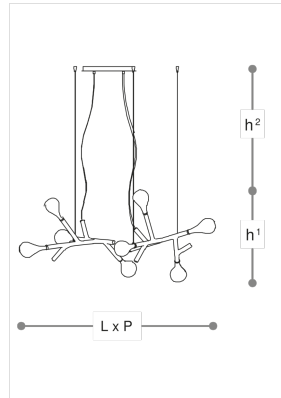

488/S Rami

KOZ + SUSANI DESIGN

Incanto

WORLDWIDE

Dimensions	Light Source	Kg	Dimming	Dimming on request
L 145 - P 100 - h ¹ 68 - h ² 10-100	8x2,6w - G4 led	10	TRIAC	CASAMBI

NORTH AMERICA

Dimensions	Light Source	Lb	Dimming	Dimming on request
L 57 - P 39 - h ¹ 27 - h ² 4-39	8x2,6w - G4 led	22		

CODE	Structure METAL	Body GLASS	Diffuser GLASS
004880S0 001	<input checked="" type="radio"/> C Chrome	<input type="radio"/> TRANSPARENT	<input checked="" type="radio"/> SATIN WHITE

Note

Technical drawing, dimensions and light sources refer to the main photo variant. Dimming on request could lead to an increase in the size of the canopy. For available color variants, consult the technical data sheet.