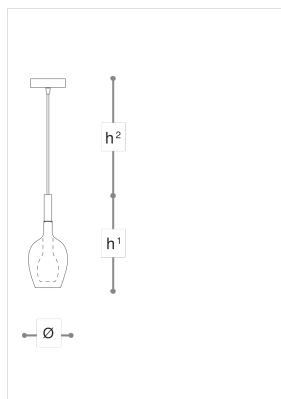

### Rosè

DANILO DE ROSSI

Incanto

Suspensions lamp with blown glass diffusers and metal structure with iron grey, gold or chrome finish. Available in different colours.

#### WORLDWIDE

Dimensions	Light Source	Kg	Dimming	Dimming on request
Ø 13 - h <sup>1</sup> 30 - h <sup>2</sup> 10-100	1x6w - E14 led	1	TRIAC	CASAMBI

#### NORTH AMERICA

Dimensions	Light Source	Lb	Dimming	Dimming on request
Ø 5 - h <sup>1</sup> 12 - h <sup>2</sup> 4-39	1x6w - E12 led	2	TRIAC	

CODE	Structure METAL	Diffuser GLASS
03050S10 001	C Chrome	<input type="radio"/> TRANSPARENT
03050S10 002	O Shiny gold	<input type="radio"/> TRANSPARENT
03050S10 003	CDF Iron grey	<input checked="" type="radio"/> METALLIC ROSE GOLD
03050S10 004	CDF Iron grey	<input checked="" type="radio"/> METALLIC GOLD
03050S10 005	CDF Iron grey	<input checked="" type="radio"/> METALLIC TITANIUM

#### Note

Technical drawing, dimensions and light sources refer to the main photo variant. Dimming on request could lead to an increase in the size of the canopy. For available color variants, consult the technical data sheet.