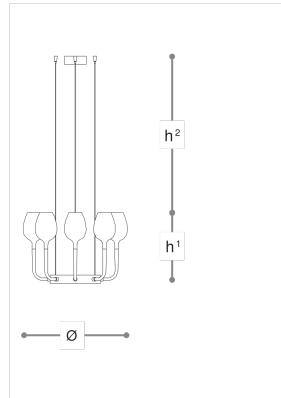

3050/8

Rosè

DANILO DE ROSSI

Incanto

Suspensions lamp with blown glass diffusers and metal structure with iron grey, gold or chrome finish. Available in different colours.

WORLDWIDE

Dimensions	Light Source	Kg	Dimming	Dimming on request
Ø 63 - h ¹ 43 - h ² 10-100	40w - 5000 lumen - CRI>80 - 3000K 2700K color temperature on request	7.5	Not included	TRIAC - CASAMBI

NORTH AMERICA

Dimensions	Light Source	Lb	Dimming	Dimming on request
Ø 25 - h ¹ 17 - h ² 4-39	40w - 5000 lumen - CRI>80 - 3000K 2700K color temperature on request	17		

CODE	Structure METAL	Body GLASS	Diffuser GLASS
03050080 004	C Chrome	TRANSPARENT	TRANSPARENT
03050080 005	O Shiny gold	TRANSPARENT	TRANSPARENT
03050080 001	CDF Iron grey	METALLIC ROSE GOLD	METALLIC ROSE GOLD
03050080 003	CDF Iron grey	METALLIC GOLD	METALLIC GOLD
03050080 002	CDF Iron grey	METALLIC TITANIUM	METALLIC TITANIUM
03050081 004	C Chrome	TRANSPARENT	TRANSPARENT
03050081 005	O Shiny gold	TRANSPARENT	TRANSPARENT
03050081 001	CDF Iron grey	METALLIC ROSE GOLD	METALLIC ROSE GOLD
03050081 003	CDF Iron grey	METALLIC GOLD	METALLIC GOLD
03050081 002	CDF Iron grey	METALLIC TITANIUM	METALLIC TITANIUM

Note

Technical drawing, dimensions and light sources refer to the main photo variant. Dimming on request could lead to an increase in the size of the canopy. For available color variants, consult the technical data sheet.