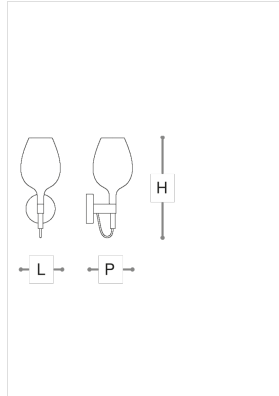

3050/AP1

Rosè

DANILO DE ROSSI

Incanto

Wall lamp with blown glass diffusers and metal structure with iron grey, gold or chrome finish. Available in different colours.

WORLDWIDE

Dimensions	Light Source	Kg	Dimming	Dimming on request
L 13 - H 30 - P 16	1x3,5w - G9 led	1	TRIAC	CASAMBI

NORTH AMERICA

Dimensions	Light Source	Lb	Dimming	Dimming on request
L 5 - H 12 - P 6	1x3,5w - G9 led	2	TRIAC	

CODE	Structure METAL	Diffuser GLASS
03050A10 001	C Chrome	<input type="radio"/> TRANSPARENT
03050A10 002	O Shiny gold	<input type="radio"/> TRANSPARENT
03050A10 003	CDF Iron grey	<input checked="" type="radio"/> METALLIC ROSE GOLD
03050A10 004	CDF Iron grey	<input checked="" type="radio"/> METALLIC GOLD
03050A10 005	CDF Iron grey	<input checked="" type="radio"/> METALLIC TITANIUM

Note

Technical drawing, dimensions and light sources refer to the main photo variant. Dimming on request could lead to an increase in the size of the canopy. For available color variants, consult the technical data sheet.