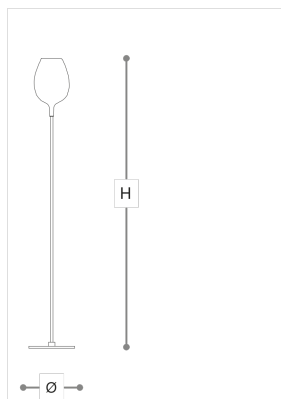

3050/P1

Rosè

DANILO DE ROSSI

Incanto

Floor lamp with blown glass diffusers and metal structure with iron grey, gold or chrome finish. Available in different colours.

WORLDWIDE

Dimensions	Light Source	Kg	Dimming	Dimming on request
Ø 26 - H 165	1x6w - E14 led	8	TRIAC	

NORTH AMERICA

Dimensions	Light Source	Lb	Dimming	Dimming on request
Ø 10 - H 65	1x6w - E12 led	18	TRIAC	

CODE	Structure METAL	Diffuser GLASS
03050010 001	C Chrome	<input type="radio"/> TRANSPARENT
03050010 002	O Shiny gold	<input type="radio"/> TRANSPARENT
03050010 003	CDF Iron grey	<input checked="" type="radio"/> METALLIC ROSE GOLD
03050010 004	CDF Iron grey	<input checked="" type="radio"/> METALLIC GOLD
03050010 005	CDF Iron grey	<input checked="" type="radio"/> METALLIC TITANIUM

Note

Technical drawing, dimensions and light sources refer to the main photo variant. Dimming on request could lead to an increase in the size of the canopy. For available color variants, consult the technical data sheet.