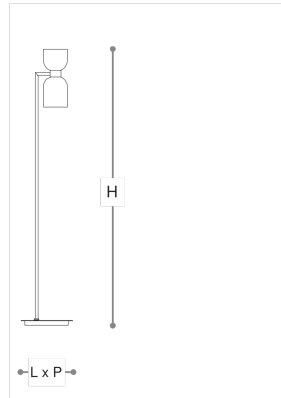

4026/P Caterina

THDP

Incanto

Floor lamp in metal with brushed gold finish with opal white and green glass diffusers. Available in different colours.

WORLDWIDE

Dimensions	Light Source	Kg	Dimming	Dimming on request
Ø 30 - H 160	6,4w - 740 lumen - CRI>80 - 3000K 2700K color temperature on request	12	TRIAC	

NORTH AMERICA

Dimensions	Light Source	Lb	Dimming	Dimming on request
Ø 12 - H 63	6,4w - 740 lumen - CRI>80 - 3000K 2700K color temperature on request	26		

CODE	Structure METAL	Diffuser GLASS
04026010 001	OSP Brushed gold	<input type="radio"/> WHITE <input checked="" type="radio"/> OLIVE GREEN

Note

Technical drawing, dimensions and light sources refer to the main photo variant. Dimming on request could lead to an increase in the size of the canopy. For available color variants, consult the technical data sheet.