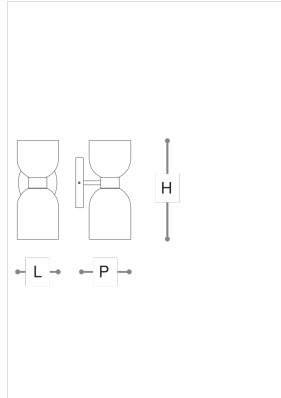

4026/AP2 Caterina

THDP

Incanto

Wall lamp in metal with brushed gold finish with opal white and green glass diffusers. Available in different colours.

WORLDWIDE

| Dimensions | Light Source | Kg | Dimming | Dimming on request |
|--------------------|---|-----|--------------|--------------------|
| L 14 - H 34 - P 19 | 6,4w - 740 lumen - CRI>80 - 3000K 2700K color temperature on request | 2.5 | Not included | DALI |

NORTH AMERICA

| Dimensions | Light Source | Lb | Dimming | Dimming on request |
|------------------|---|----|---------|--------------------|
| L 6 - H 13 - P 7 | 6,4w - 740 lumen - CRI>80 - 3000K 2700K color temperature on request | 6 | | |

| CODE | Structure METAL | Diffuser GLASS |
|--------------|------------------|---|
| 04026A20 001 | OSP Brushed gold | <input type="radio"/> WHITE <input checked="" type="radio"/> OLIVE GREEN |

Note

Technical drawing, dimensions and light sources refer to the main photo variant. Dimming on request could lead to an increase in the size of the canopy. For available color variants, consult the technical data sheet.