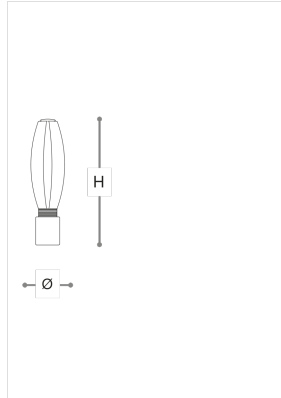

# T1800/LP6 Collier

MARC SADLER

Incanto

Modular system consisting of blown glass elements in different shapes and colours, offering countless combination possibilities. Available also the wall and table lamp versions with the shapes and colours of the COLLIER elements.

## WORLDWIDE

Dimensions	Light Source	Kg	Dimming	Dimming on request
Ø 13 - H 51	7,8w - 1000 lumen - CRI>80 - 3000K	4	PUSH	

## NORTH AMERICA

Dimensions	Light Source	Lb	Dimming	Dimming on request
Ø 5 - H 20	7,8w - 3000K	9	PUSH	

CODE	Structure METAL	Body MARBLE	Diffuser GLASS
01800LP6 001	● AL Aluminum	● CARRARA	● DIAMOND
01800LP6 002	● AL Aluminum	● CARRARA	● TOPAZ
01800LP6 003	● AL Aluminum	● CARRARA	● AQUA MARINA
01800LP6 004	● AL Aluminum	● CARRARA	● RUBIN
01800LP6 005	● AL Aluminum	● CARRARA	● AMETHYST
01800LP6 006	● AL Aluminum	● CARRARA	● AGATA
01800LP6 007	● AL Aluminum	● CARRARA	● SMERALD
01800LP6 008	● AL Aluminum	● CARRARA	● SAPPHIRE
01800LP6 011	● AL Aluminum	● MARQUINIA	● DIAMOND
01800LP6 012	● AL Aluminum	● MARQUINIA	● TOPAZ
01800LP6 013	● AL Aluminum	● MARQUINIA	● AQUA MARINA
01800LP6 014	● AL Aluminum	● MARQUINIA	● RUBIN