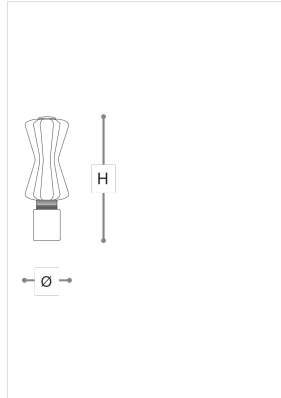

T1800/LP4 Collier

MARC SADLER

Incanto

Modular system consisting of blown glass elements in different shapes and colours, offering countless combination possibilities. Available also the wall and table lamp versions with the shapes and colours of the COLLIER elements.

WORLDWIDE

Dimensions	Light Source	Kg	Dimming	Dimming on request
Ø 14 - H 45	7,8w - 1000 lumen - CRI>80 - 3000K	4	PUSH	

NORTH AMERICA

Dimensions	Light Source	Lb	Dimming	Dimming on request
Ø 6 - H 18	7,8w - 3000K	9	PUSH	

CODE	Structure METAL	Body MARBLE	Diffuser GLASS
01800LP4 001	● AL Aluminum	● CARRARA	● DIAMOND
01800LP4 002	● AL Aluminum	● CARRARA	● TOPAZ
01800LP4 003	● AL Aluminum	● CARRARA	● AQUA MARINA
01800LP4 004	● AL Aluminum	● CARRARA	● RUBIN
01800LP4 005	● AL Aluminum	● CARRARA	● AMETHYST
01800LP4 006	● AL Aluminum	● CARRARA	● AGATA
01800LP4 007	● AL Aluminum	● CARRARA	● SMERALD
01800LP4 008	● AL Aluminum	● CARRARA	● SAPPHIRE
01800LP4 011	● AL Aluminum	● MARQUINIA	● DIAMOND
01800LP4 012	● AL Aluminum	● MARQUINIA	● TOPAZ
01800LP4 013	● AL Aluminum	● MARQUINIA	● AQUA MARINA
01800LP4 014	● AL Aluminum	● MARQUINIA	● RUBIN