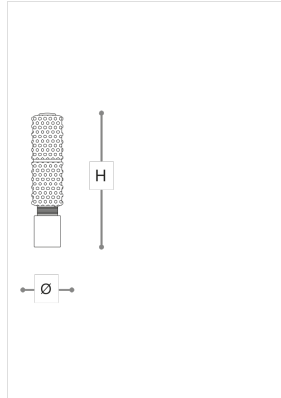

T1800/LP2 Collier

MARC SADLER

Incanto

Modular system consisting of blown glass elements in different shapes and colours, offering countless combination possibilities. Available also the wall and table lamp versions with the shapes and colours of the COLLIER elements.

WORLDWIDE

Dimensions	Light Source	Kg	Dimming	Dimming on request
Ø 10 - H 48	7,8w - 1000 lumen - CRI>80 - 3000K	4	PUSH	

NORTH AMERICA

Dimensions	Light Source	Lb	Dimming	Dimming on request
Ø 4 - H 19	7,8w - 1000 lumen - CRI>80 - 3000K	9	PUSH	

CODE	Structure METAL	Body MARBLE	Diffuser GLASS
01800LP2 001	● AL Aluminum	● CARRARA	● DIAMOND
01800LP2 002	● AL Aluminum	● CARRARA	● TOPAZ
01800LP2 003	● AL Aluminum	● CARRARA	● AQUA MARINA
01800LP2 004	● AL Aluminum	● CARRARA	● RUBIN
01800LP2 005	● AL Aluminum	● CARRARA	● AMETHYST
01800LP2 006	● AL Aluminum	● CARRARA	● AGATA
01800LP2 007	● AL Aluminum	● CARRARA	● SMERALD
01800LP2 008	● AL Aluminum	● CARRARA	● SAPPHIRE
01800LP2 011	● AL Aluminum	● MARQUINIA	● DIAMOND
01800LP2 012	● AL Aluminum	● MARQUINIA	● TOPAZ
01800LP2 013	● AL Aluminum	● MARQUINIA	● AQUA MARINA
01800LP2 014	● AL Aluminum	● MARQUINIA	● RUBIN

01800LP2 018

 AL Aluminum

 MARQUINIA

 SAPPHIRE

Note

Technical drawing, dimensions and light sources refer to the main photo variant. Dimming on request could lead to an increase in the size of the canopy. For available color variants, consult the technical data sheet.